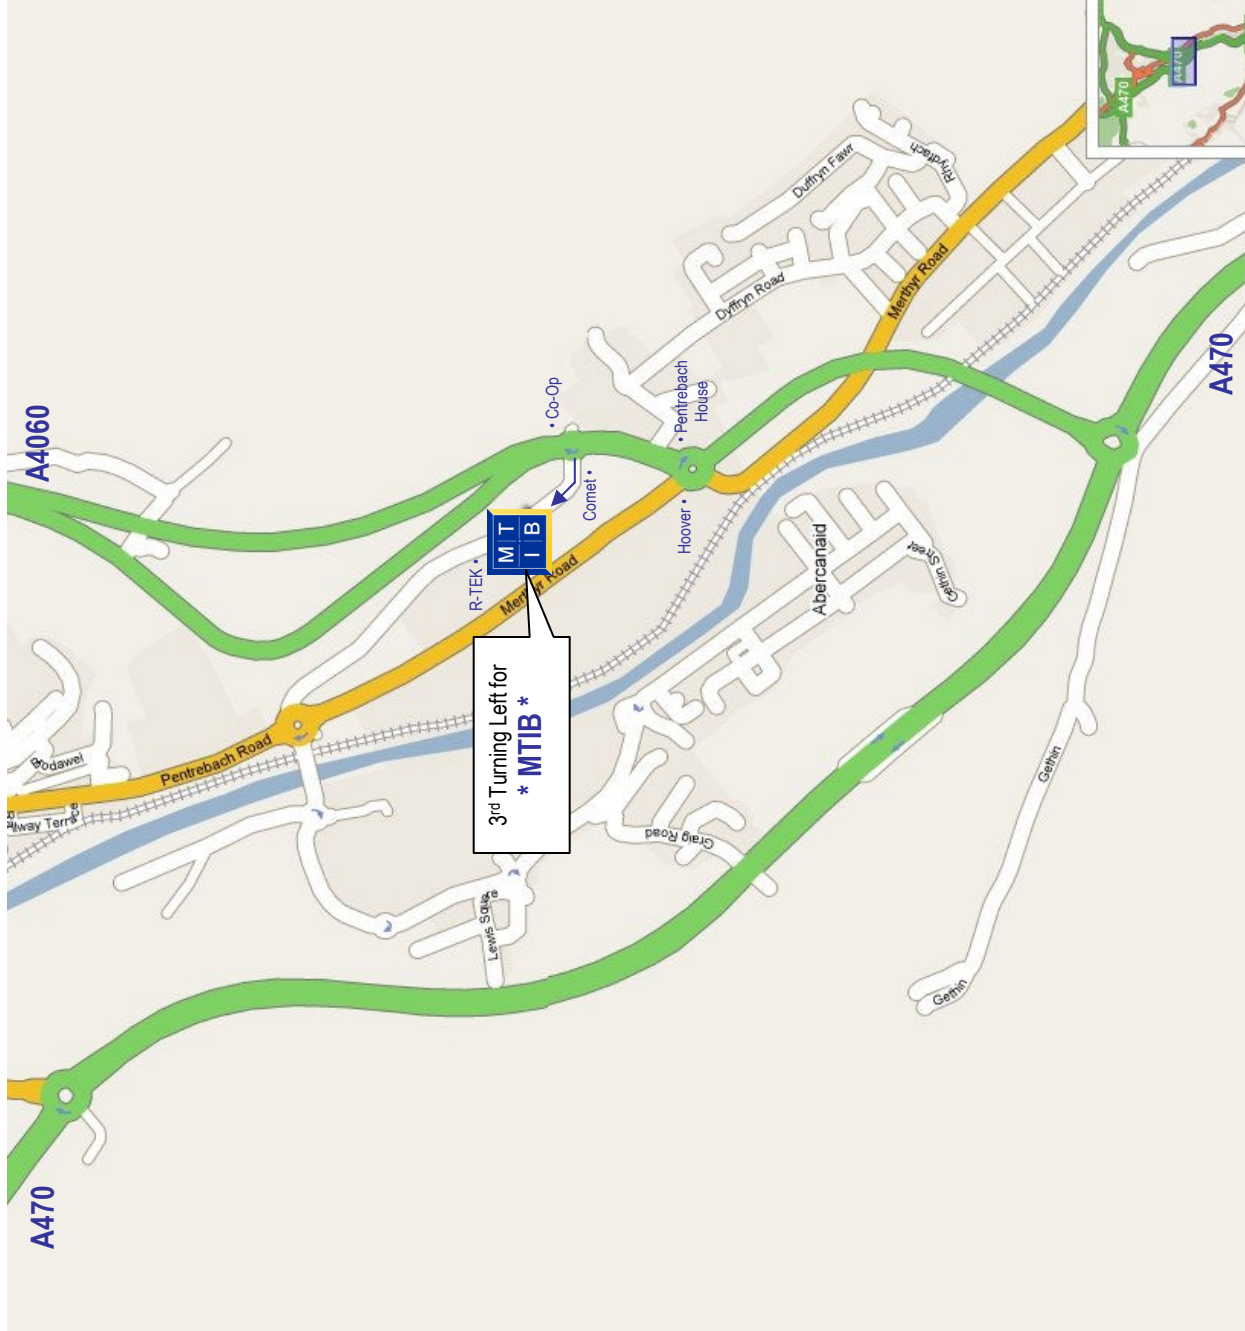

(1)

(2)

(3)

1 - Neath/Brecon

Travelling from **Aberdare/Brecon**, head towards Merthyr Tydfil, take route sign posted (A470), leave (A470) roundabout sign posted Pentrebach A4060 (1st Exit). At next roundabout, take the 3rd exit signposted Abergavenny (A4060), you will see **Pentrebach House** on the right hand side. At next roundabout take 1st exit sign posted **Triangle Business Park**; Take 3rd turning left for unit 4 (MTIB).

2 - Abergavenny

Travelling from **Abergavenny**, head towards Merthyr Tydfil on the Heads of the Valleys Road (A465) until signage for A4060. Take the A4060 south bound passing two roundabouts, taking the 3rd exit on the 2nd roundabout towards **Triangle Business Park**; Take 3rd turning left for unit 4 (MTIB).

3 - Cardiff

If travelling north from **Cardiff** on A470, head towards Merthyr Tydfil. Leave A470 at roundabout sign posted Pentrebach. At next roundabout, take the 3rd exit sign posted Abergavenny (A4060); you will see **Pentrebach House** on the right hand side. At next roundabout take 1st exit sign posted **Triangle Business Park**; take 3rd turning left for unit 4 (MTIB).